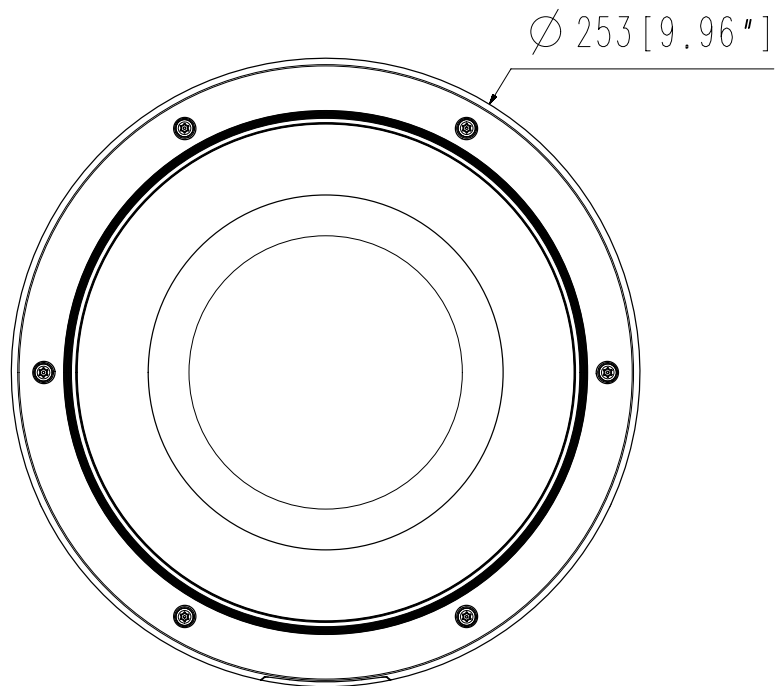

PNM-9000VQ
UNIT : mm[inch]